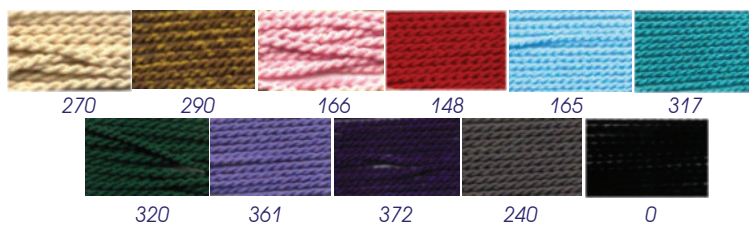

1072/1		24/300 Fili/thread
2072/1		12 Fili/thread

Colorate - Colored - coloré - De colores - Farbig

	1072/6	1072/3	2072/6	4072/6
	1 Kg.	250 gr.	5 10 gr.	10 gr.

2072/7		5	10 pcs
4072/7		10 pcs	

2072/6		5	10 gr.
4072/6		10 gr.	

No.mm 4 5 6											
18	27	5	32	33	40	46	48	8	57	12	52
20	21	4	1	2							

Infilaperle - Thread for Pearls - Enfilez-les Enhebrarlos - Fädle sie ein
Nylon

No.mm	1	2	3	4	5	6	7	8	9
1311/1		12	12 pcs						
2311/1		12 pcs.